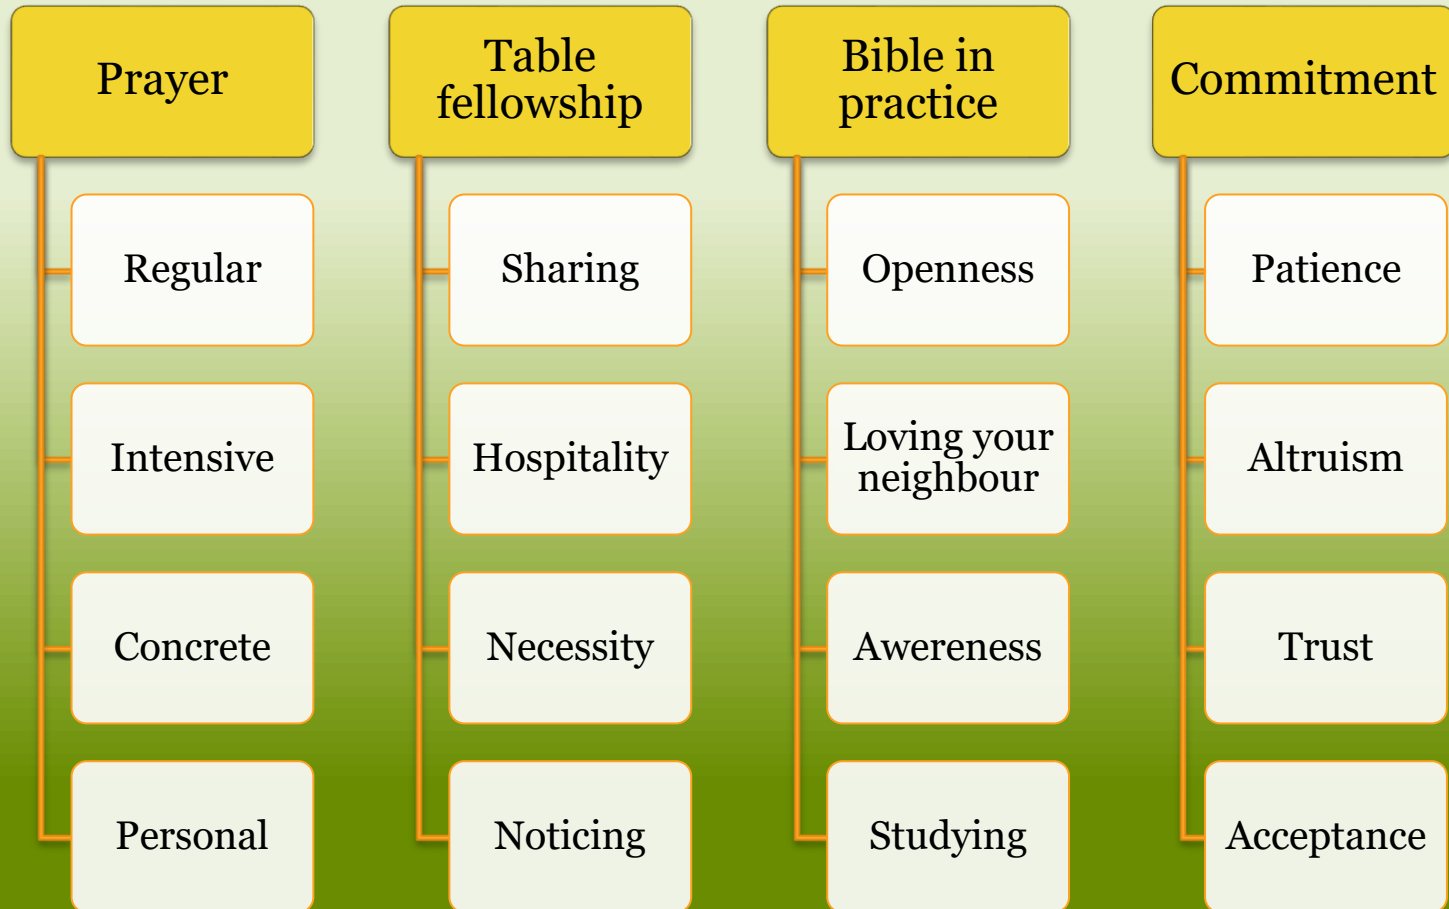

EELC Mustamäe Maria Magdalena church

INDICATORS

- Earthly and Heavenly bread.
- Open and without prejudice.
- Open in times of troubles and joys.
- Courage to take risks.
- Prayer centered.

CHURCH PLANTING

AREAS OF WORK

Children
and
youth

Diakonia

Elderly
work

Bible
study

Mission

Sunday services and prayers

CHILDREN AND YOUTH

Children and
youthwork

Being a role
model

Growth of the
congregation

Church
building

Success
stories

Pillars of growth

- Trust in God's plan
- Notice God's message in every person
- Joyful fellowship
- Community church